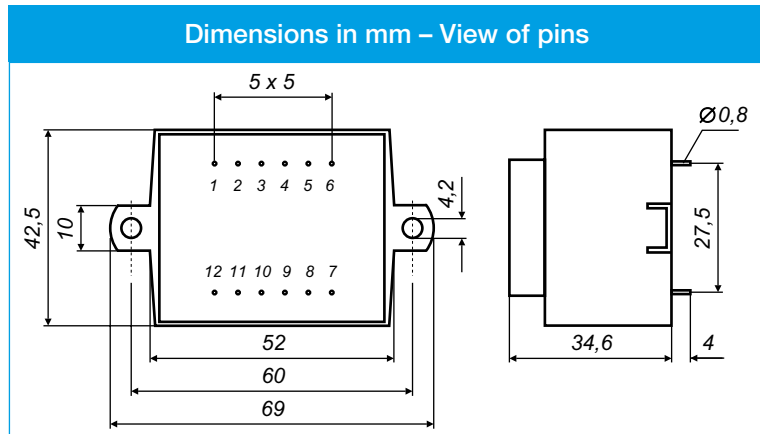

TYPE: **EI48/16,8-ZA**

NOMINAL POWER: **10,0 VA**

- According to EN 61558-2-6
- Two compartments bobbins
- Insulation class T 70/B
- Insulation voltage 4 kV
- Potted under vacuum
- 100 % tested production
- Weight 300 g